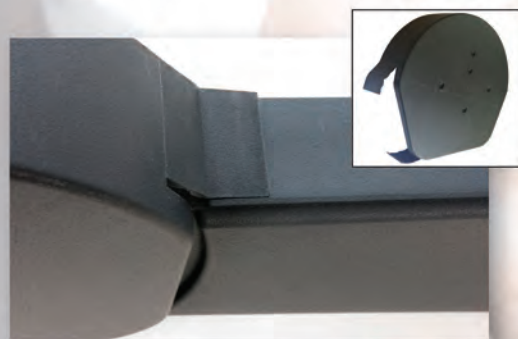

# The ultimate *universal dry verge*

## easy-trim Verge U

**High speed, high quality,  
easy to install dry verge**

Easy-Trim Verge U is truly universal in that the units can be used on the left and right side of the verge, and they are compatible with almost every tile type. The unique design combines fast, simple installation with exceptional holding qualities.

- Flexible polypropylene material allows for rapid installation
- Universal handed units; left & right hand pieces no longer required
- Complies with BS5534 mechanical fixing requirements
- Install in all weather conditions
- Tight secure fit, not vulnerable to wind-dislodgement
- Exceptional UV Stability

In conjunction with our Easy-Trim Verge U system, our ridge end caps feature innovative FlapCap Technology. Flexible flaps which contour around the sides of the Verge U piece create a 'sealed' unit, preventing water ingress and infestation whilst also adding to the neatly finished aesthetic.